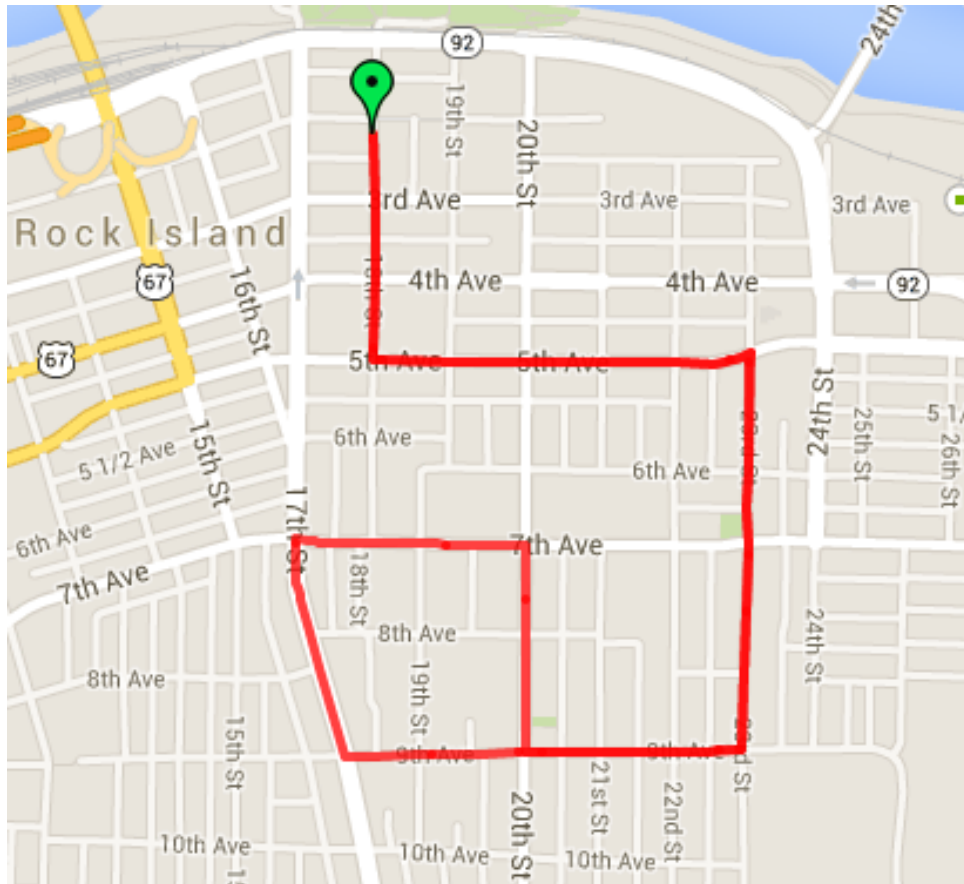

## Course Map

*Start/Finish located at corner of 18<sup>th</sup> Street & 2<sup>nd</sup> Avenue (West end of the Great River Plaza)*

### *5K Course Directions*

- Start at 18<sup>th</sup> St. and 2<sup>nd</sup> Ave.
- Head South on 18<sup>th</sup> St.
- Turn East (left) on 5<sup>th</sup> Ave.
- Turn South (right) on 23<sup>rd</sup> St.
- Turn West (right) on 9<sup>th</sup> Ave.
- Turn North (right) on 20<sup>th</sup> St.
- Turn West (left) on 7<sup>th</sup> Ave.
- Turn South (left) on 17<sup>th</sup> St.
- Turn East (left) on 9<sup>th</sup> Ave.
- Turn North (left) on 23<sup>rd</sup> St.
- Turn West (left) on 5<sup>th</sup> Ave.
- Turn North (right) on 18<sup>th</sup> St.
- Finish at 2<sup>nd</sup> Ave. & 18<sup>th</sup> St.

### *1 Mile Course*

- (same) - Start at 18<sup>th</sup> St. and 2<sup>nd</sup> Ave.
- (same) - Head South on 18<sup>th</sup> St.
- (same) - Turn East (left) on 5<sup>th</sup> Ave.
- Turn around at 23<sup>rd</sup> St.
- Head West on 5<sup>th</sup> Ave.
- Turn North (right) on 18<sup>th</sup> St.
- Finish at 2<sup>nd</sup> Ave. & 18<sup>th</sup> St.

NOTE: 1 Mile Fun Run occurs within the same route as the 5K